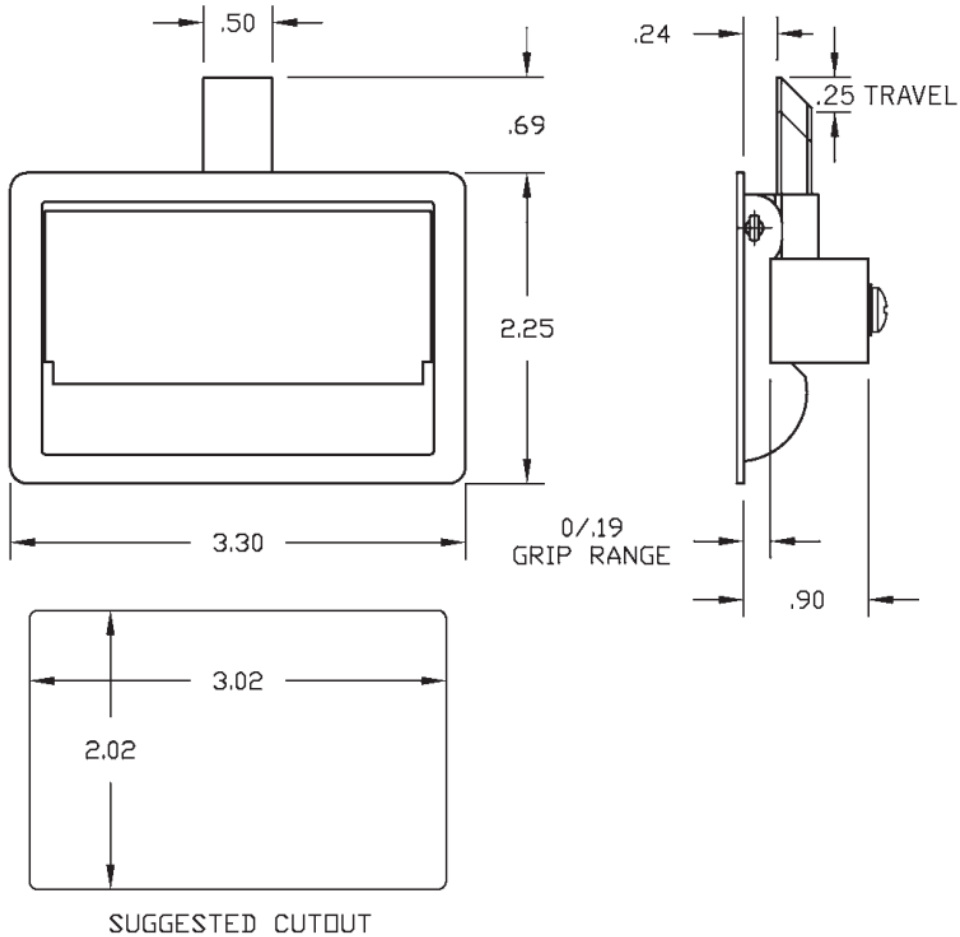

4400 Medium Paddle Latch

Features

- Single point paddle latch with metal bolt
- Ideal for small access panels
- Low profile design with generous hand clearance
- Easy installation with blind mount bracket

Material

- Stainless steel, satin finish or carbon steel, black powder finish

Part No.	Material
4400-SSPK-09	Stainless Steel, Satin Finish
4400-PK-30	Carbon Steel, Black Powder Finish

Dimensions in inches